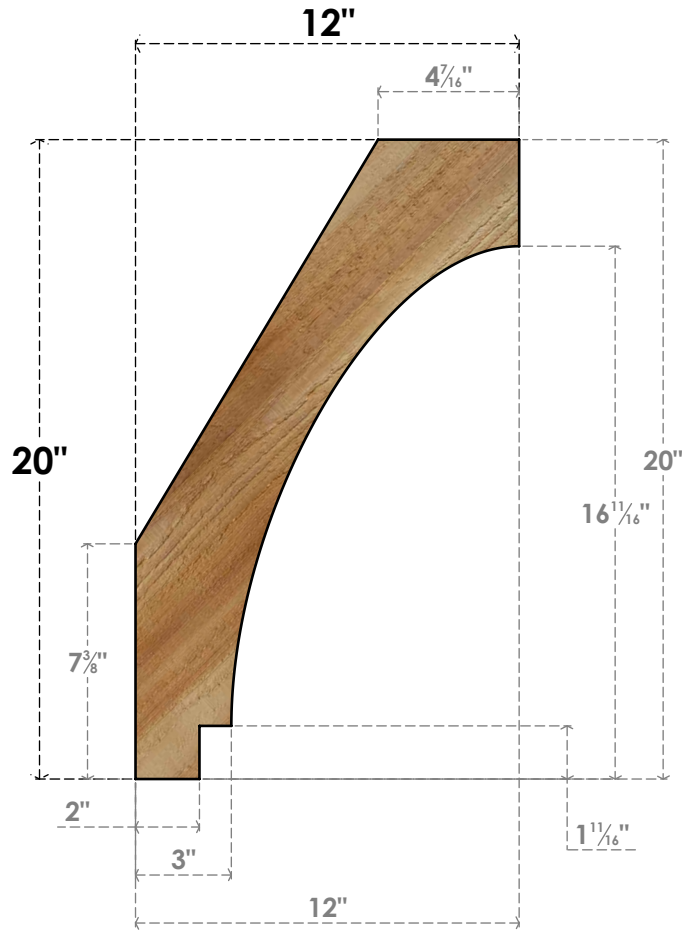

BRC06X12X20IMP00RWR

6"W X 12"D X 20"H IMPERIAL ROUGH SAWN BRACE, WESTERN RED CEDAR

SIDE

FRONT

EKENA MILLWORK
 2300 WEST MAIN ST.
 CLARKSVILLE, TX 75426
 TOLL FREE: 866-607-0453
 WWW.EKENAMILLWORK.COM

NOTES